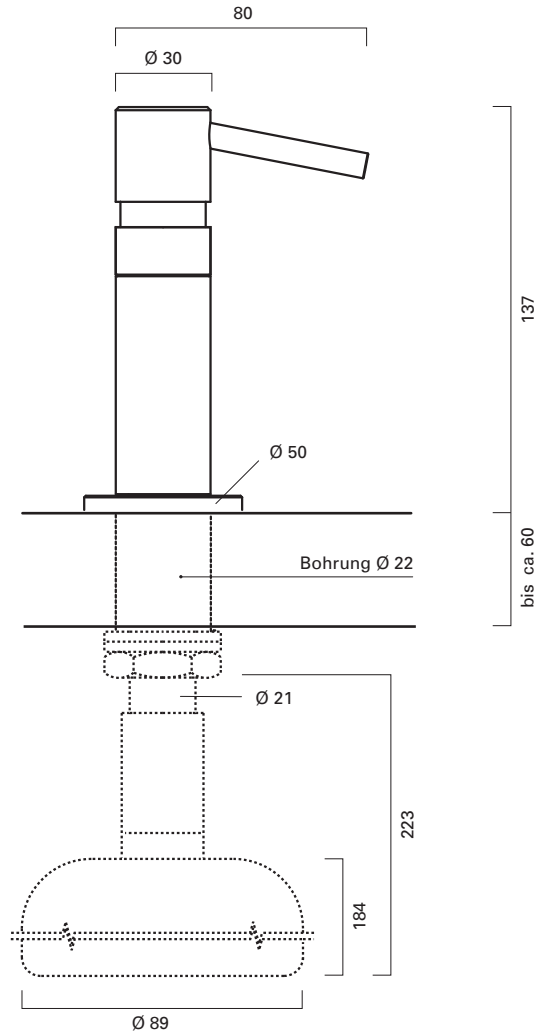

Maintenance free brushed satin stainless steel. 1 mm
thick, self-adhesive, 110 x 110 mm.

ER.SK.0740.PF

ER.SK.0741.PM

ER.SK.0743.PU

ER.SK.0742.PR

ER.SK.0745.PD

ER.SK.0744.PW

ER.SK.0747.PP

Wandversion (für 250 ml)
wall mounted (for 250 ml)

ER.SR.6576.SW

**Vieler soap dispenser
range SR – stainless steel**

Maintenance free brushed satin stainless steel.

Tischeinbauversion (für 1000 ml)
tabletop (for 1000 ml)