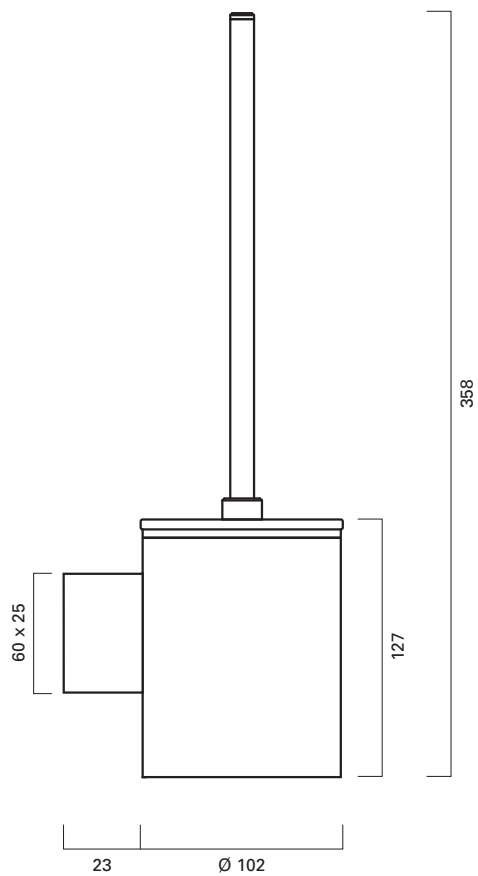

**Vieler WC-Bürstengarnitur
Serie SR – Edelstahl**

Hochwertiges Material mit matt gebürsteter, pflegeleichter Oberfläche.

**Vieler toilet brush set
range SR – stainless steel**

Maintenance free brushed satin stainless steel.

ER.SR.6558.WC

**Zubehör
Spare parts**

ZU.SR.1249.WC