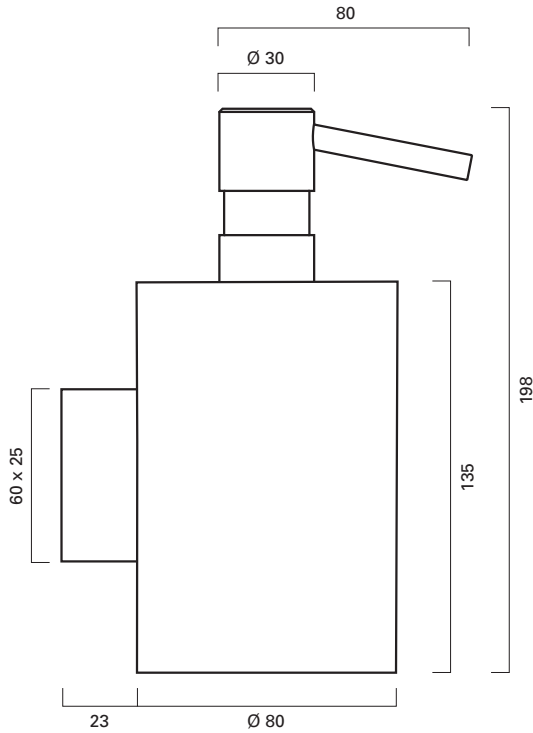

Maintenance free brushed satin stainless steel. 1 mm
thick, self-adhesive, 110 x 110 mm.

ER.SK.0740.PF

ER.SK.0741.PM

ER.SK.0743.PU

ER.SK.0742.PR

ER.SK.0745.PD

ER.SK.0744.PW

ER.SK.0747.PP

Wandversion (für 250 ml)
wall mounted (for 250 ml)

ER.SR.6576.SW

**Vieler soap dispenser
range SR – stainless steel**

Maintenance free brushed satin stainless steel.

Tischeinbauversion (für 1000 ml)
tabletop (for 1000 ml)